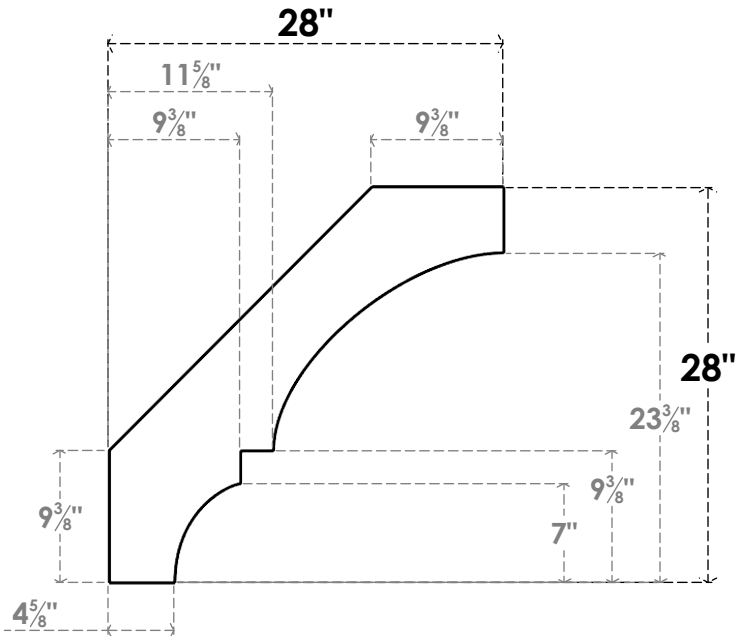

ITEM NUMBER: BRCPC055X28000X28000BOA

5 1/2"W X 28"D X 28"H BALBOA ARCHITECTURAL GRADE PVC CLOSED KNEE BRACE

SIDE PROFILE

FRONT PROFILE

ISOMETRIC

EKENA MILLWORK
2300 WEST MAIN ST.
CLARKSVILLE, TX 75426
TOLL FREE: 866-607-0453
WWW.EKENAMILLWORK.COM