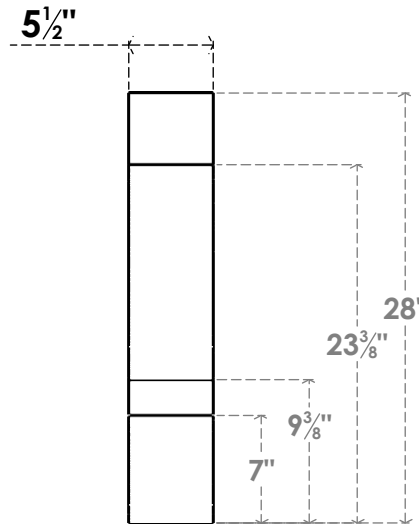

ITEM NUMBER: BRCPC055X28000X28000BOA

5 1/2"W X 28"D X 28"H BALBOA ARCHITECTURAL GRADE PVC CLOSED KNEE BRACE

SIDE PROFILE

FRONT PROFILE

ISOMETRIC

EKENA MILLWORK
2300 WEST MAIN ST.
CLARKSVILLE, TX 75426
TOLL FREE: 866-607-0453
WWW.EKENAMILLWORK.COM

NOTES

1. INSTALLATION TO BE COMPLETED IN ACCORDANCE WITH MANUFACTURER'S SPECIFICATIONS.
2. DRAWING MAY NOT BE TO SCALE
3. THIS DRAWING IS INTENDED FOR DESIGN AND PLANNING PURPOSES ONLY.
4. ALL INFORMATION CONTAINED HEREIN WAS CURRENT AT THE TIME OF DEVELOPMENT BUT MUST BE REVIEWED AND APPROVED BY THE PRODUCT MANUFACTURER TO BE CONSIDERED ACCURATE.
5. ARCHITECTURAL GRADE PVC PRODUCTS ARE MADE FROM EXPANDED CELLULAR PVC AND COME NATURALLY WHITE BUT MAY BE PAINTED